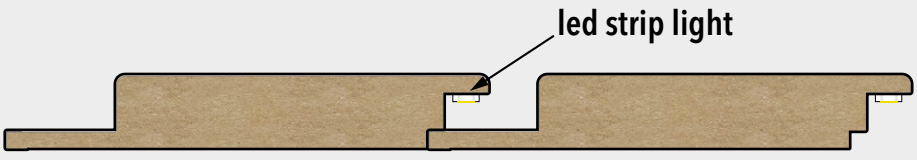

LED WALL PROFILE | **WPL01**
SM MINK | S027

*Colors may vary, ask for samples.

MOUNTED PROFILE

DIMENSIONS (mm)

Thickness: 18 | Width: 118 | Length: 2800

New

gizir
WOOD PRODUCTS