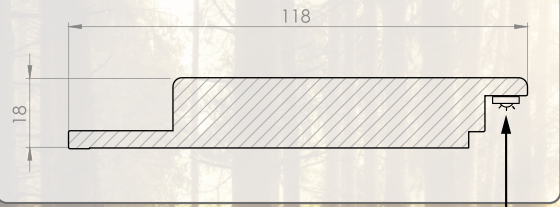

LED WALL PROFILE | **WPL01**
SM MINK | S027

*Colors may vary, ask for samples.

MOUNTED PROFILE

DIMENSIONS (mm)

Thickness: 18 | Width: 118 | Length: 2800

New

gizir
WOOD PRODUCTS