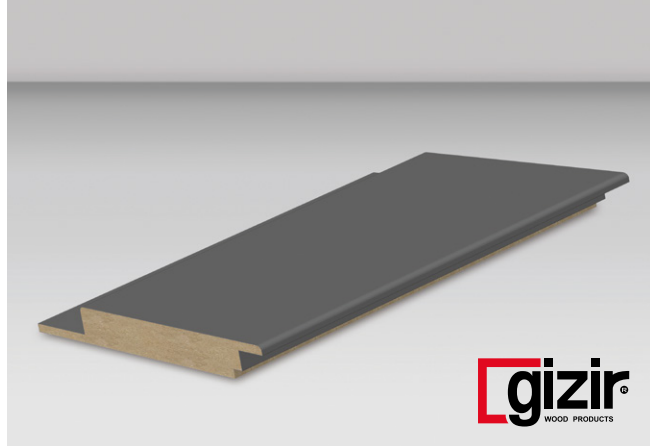

LED WALL PROFILE | **WPL01**
SM MINK | S027

*Colors may vary, ask for samples.

MOUNTED PROFILE

DIMENSIONS (mm)

Thickness: 18 | Width: 118 | Length: 2800

New

gizir
WOOD PRODUCTS